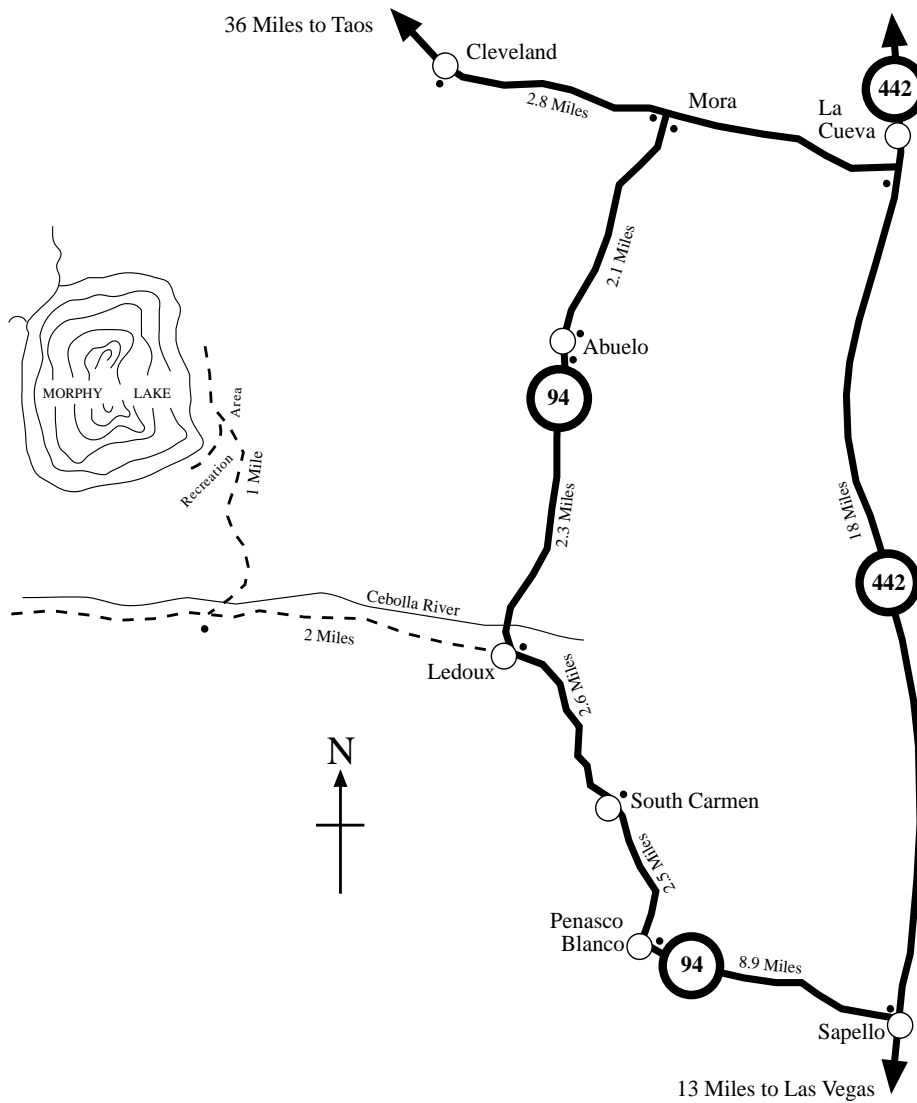

State Wildlife Areas

Morphy Lake Fishing Area

In Mora County, northwest of the village of Ledoux, Morphy Lake aesthetically is one of the best in the Canadian River watershed. A 50-acre lake situated in a bowl-shaped basin, it is surrounded by dense pines growing to near the water's edge.

Morphy Lake, stocked with fingerlings and keeper-sized rainbows, is well worth the trip over a rough road that climbs steeply before dropping off into Morphy's basin.

<u>Hunting</u>	<u>Fishing</u>	<u>Boat Ramp</u>	<u>Camp Sites</u>	<u>Picnic Tables</u>	<u>Toilets</u>
No	Trout	No	Yes	Yes	Yes