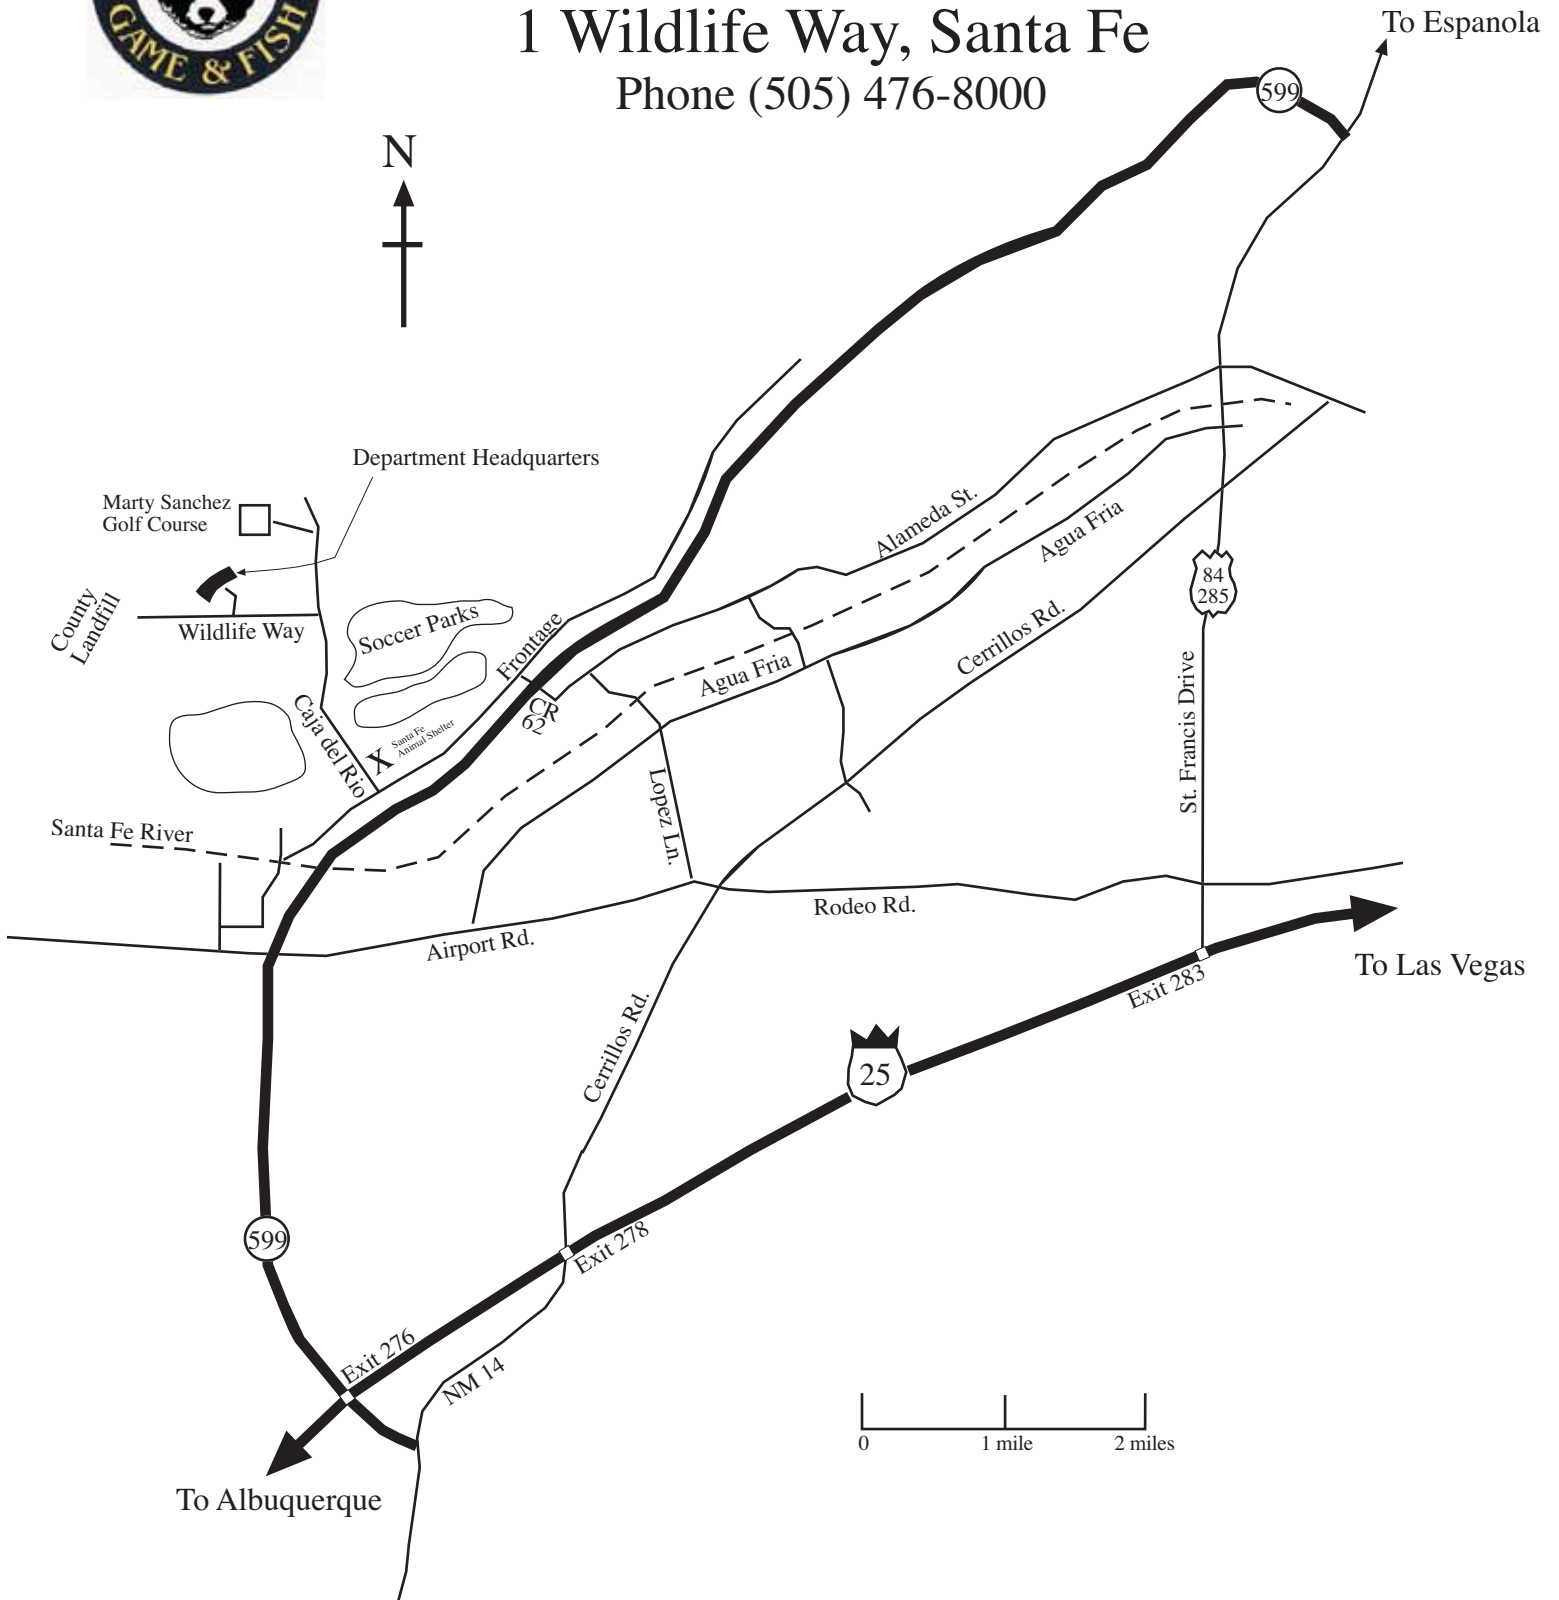

Department of Game and Fish Headquarters Directions 1 Wildlife Way, Santa Fe Phone (505) 476-8000

Department headquarters office is reached by leaving NM 599 (Veterans Hwy) at County Road 62. Proceed southwest on the frontage road 1.3 miles to Caja del Rio, then northwest on Caja del Rio 1.6 miles to Wildlife Way. Proceed west on Wildlife Way 0.5 mile to the entrance to Department Headquarters.