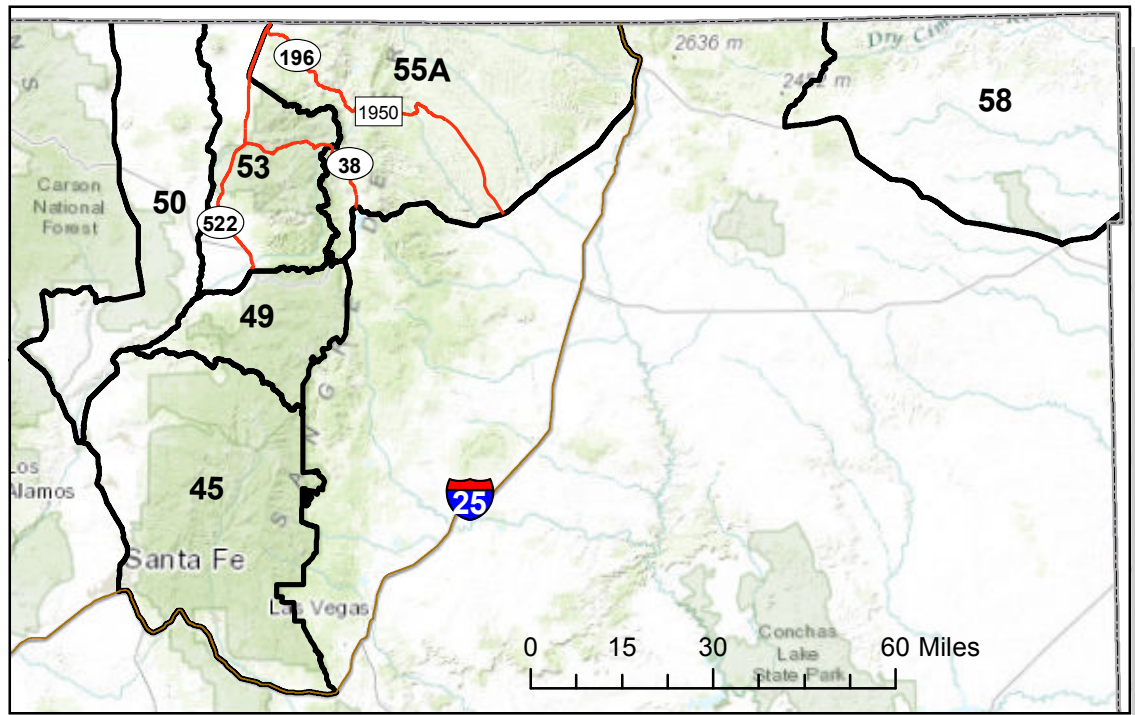

Hunting Bighorn Sheep in New Mexico

Detailed map of Game Management Units

- Roads used to define hunt areas
- Game Management Units

Based on:
 2015-16 New Mexico Hunting Rules & Info Booklet p91-94
wildlife.state.nm.us
 and
 NMDGF-Landowner Agreement in GMU 58

NMDGF provides spatial data as a courtesy for general location purposes only. NMDGF makes no warranty and assumes no responsibility or liability for the accuracy, timeliness, completeness, or suitability of this data for any particular use.

Data Layers: NMDGF, February 2015 Service Layer Credits: Sources: Esri, HERE, DeLorme, TomTom, Intermap, increment P Corp., GEBCO, USGS, FAO, NPS, NRCAN, GeoBase, IGN, Kadaster NL, Ordnance Survey, Esri Japan, METI, Esri China (Hong Kong), swisstopo, MapmyIndia, © OpenStreetMap contributors, and the GIS User Community March 2015