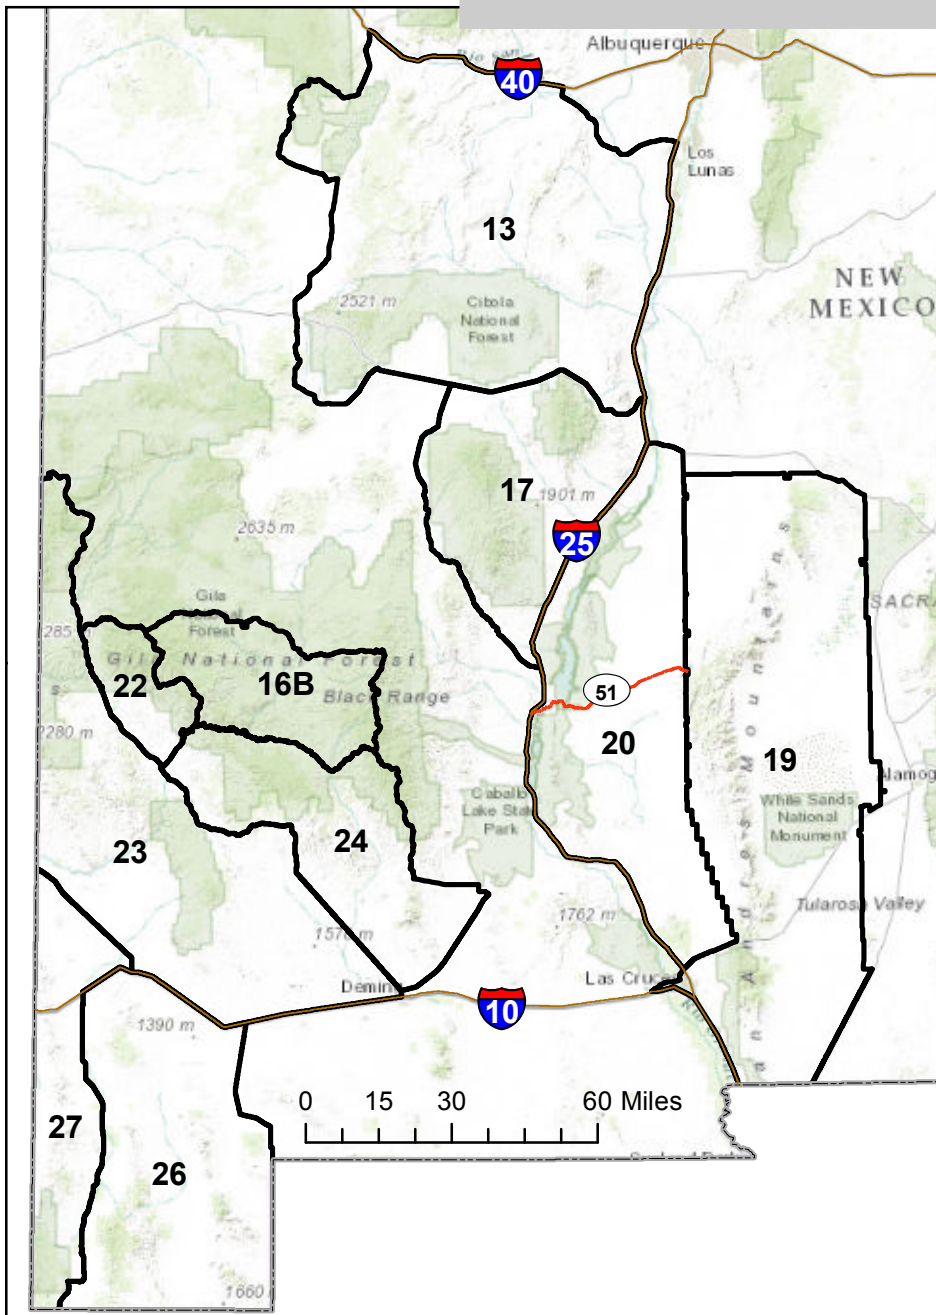

Hunting Bighorn Sheep in New Mexico

Detailed map of Game Management Units

- Roads used to define hunt areas
- Game Management Units

Based on:
 2015-16 New Mexico Hunting Rules & Info Booklet p91-94
wildlife.state.nm.us
 and
 NMDGF-Landowner Agreement in GMU 58

NMDGF provides spatial data as a courtesy for general location purposes only. NMDGF makes no warranty and assumes no responsibility or liability for the accuracy, timeliness, completeness, or suitability of this data for any particular use.

Data Layers: NMDGF, February 2015 Service Layer Credits: Sources: Esri, HERE, DeLorme, TomTom, Intermap, increment P Corp., GEBCO, USGS, FAO, NPS, NRCAN, GeoBase, IGN, Kadaster NL, Ordnance Survey, Esri Japan, METI, Esri China (Hong Kong), swisstopo, MapmyIndia, © OpenStreetMap contributors, and the GIS User Community March 2015