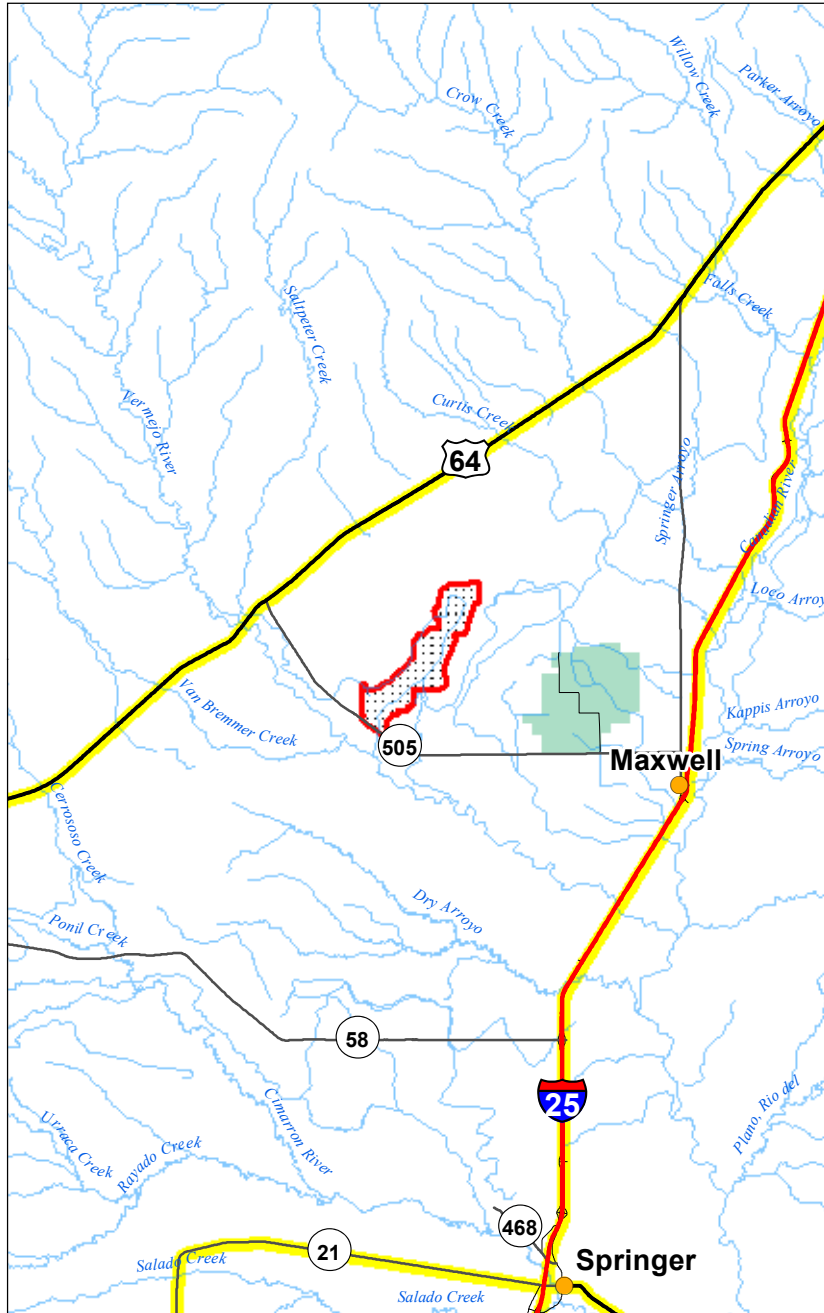

**2018-19 OPEN GATE  
Hunting and Fishing  
Access Program  
Property OG.147**

1 inch equals 0.88 miles  
 NMDGF provides maps as a courtesy for general location purposes only. NMDGF makes no warranty and assumes no responsibility or liability for the accuracy, timeliness, completeness, or suitability of this map for any particular use.  
 February 2016

>>> Be Ethical, Courteous, and Safe <<<  
 All New Mexico Department of Game and Fish regulations and seasons apply.

- Property Rules Sign
  - Closed Road
  - Open Gate Property
  - GMU Boundaries
- Roads**
- Secondary Road
  - State Highway
  - Interstate Highway
  - US Highway
- Surface Ownership**
- BLM
  - USFS
  - Tribal
  - Private
  - State