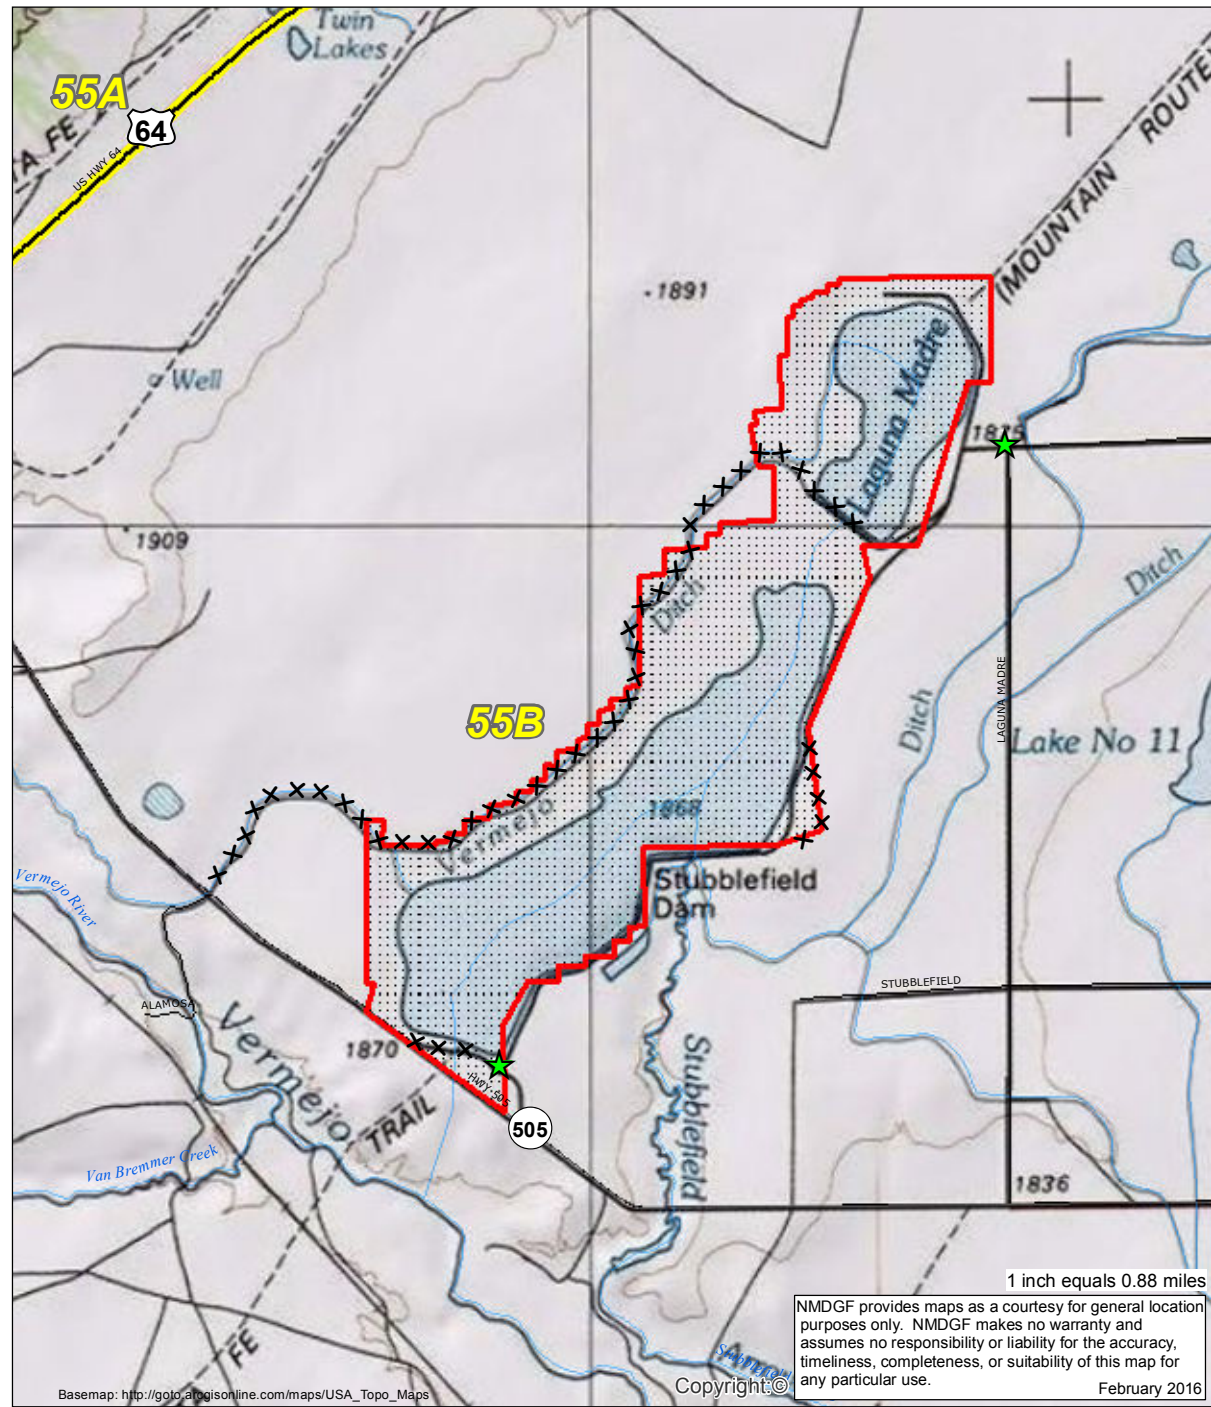

**2018-19 OPEN GATE  
Hunting and Fishing  
Access Program  
Property OG.147**

1 inch equals 0.88 miles  
 NMDGF provides maps as a courtesy for general location purposes only. NMDGF makes no warranty and assumes no responsibility or liability for the accuracy, timeliness, completeness, or suitability of this map for any particular use.  
 February 2016

>>> Be Ethical, Courteous, and Safe <<<  
 All New Mexico Department of Game and Fish regulations and seasons apply.

- Property Rules Sign
  - Closed Road
  - Open Gate Property
  - GMU Boundaries
- Roads**
- Secondary Road
  - State Highway
  - Interstate Highway
  - US Highway
- Surface Ownership**
- BLM
  - USFS
  - Tribal
  - Private
  - State