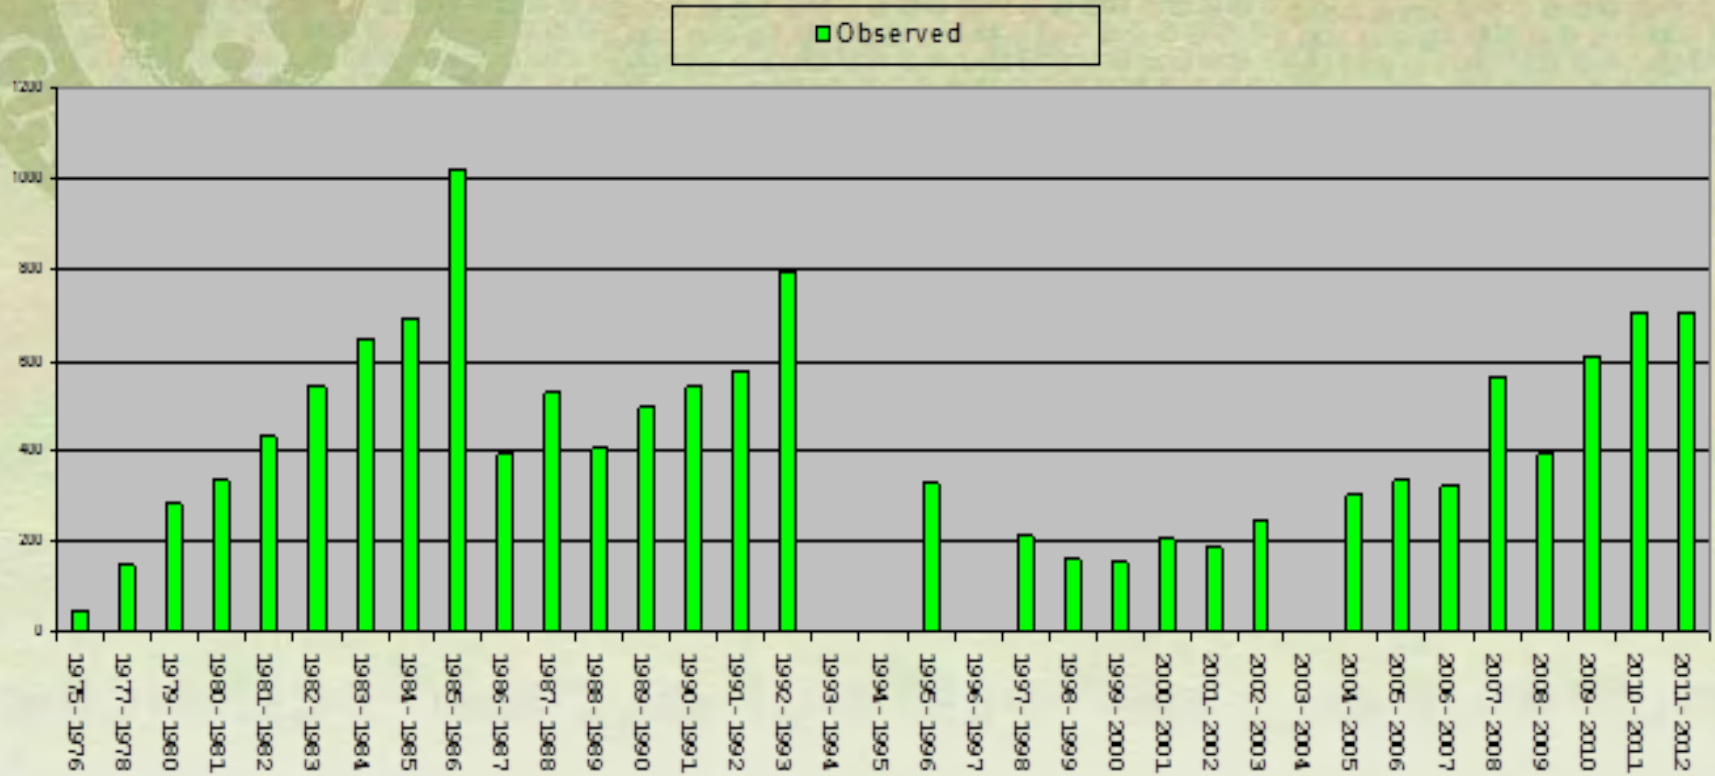

Ibex Survey Results