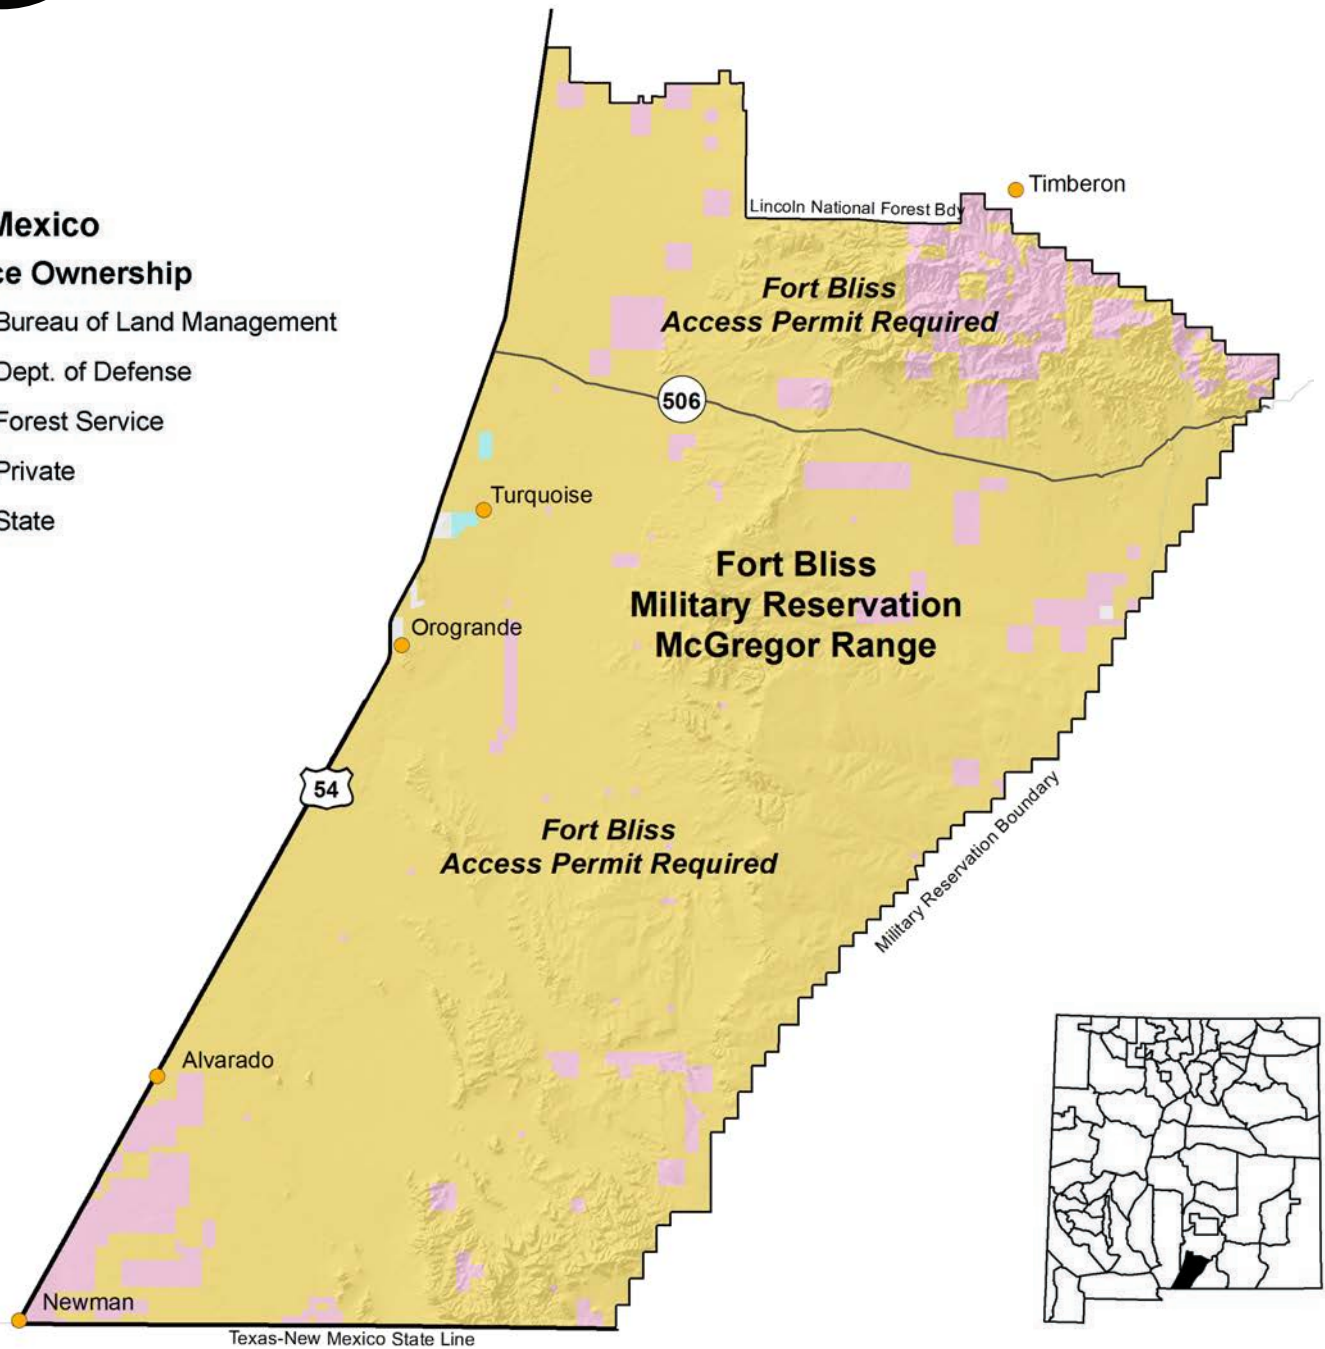

## New Mexico

### Surface Ownership

- Bureau of Land Management
- Dept. of Defense
- Forest Service
- Private
- State

**GMU 28:** The Fort Bliss Military Reservation excluding that part of the Sacramento Division of the Lincoln National Forest lying within the McGregor Range co-use area.

**McGregor Range military only area:** That portion of the Fort Bliss Military Reservation lying south of NM 506 as defined and restricted by Fort Bliss/McGregor Range personnel.

### Maps for GMU 28

**BLM Maps:** Alamogordo Quad, Crow Flats Quad, and Las Cruces Quad.

These and other maps may be found at NM Public Lands Information Center, (877) 851-8946, or visit <http://plcmapcenter.org/NM/>.